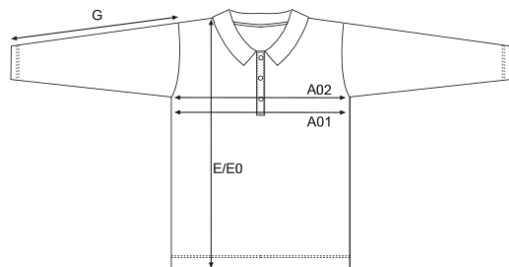

4605 / 4605F

Women's Heavy Polo LS

**measurement table (cm)**

	XS	S	M	L	XL	XXL
A02	40	43	46	49	53	56
E	59	62	65	68	71	73
G	60	61	62	62	62	62

A02 1/2 CHEST

E BODY LENGTH

G SLEEVE LENGTH

colours

**product description**

Long sleeve polo, button panel with 3 tone-in-tone buttons, side slits, soft-fitted, piqué, 100 % cotton, 220 g/m², XS-XXL.

material

100 % cotton

weight220 g/m²**sizes**

XS-XXL

care instructions**packaging units**

Unit = 5 pieces.

Carton = 50 pieces.

Sizes and weights + /- 5%. Subject to amendment.

CORPORATE FASHION SINCE 1989