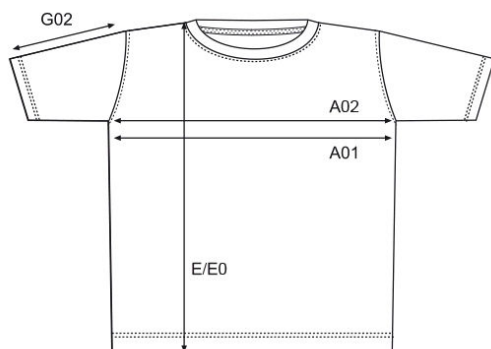

## measurement table (cm)

	XS	S	M	L	XL	XXL	XXXL
A02	41	44	47	50	54	58	63
E	64	66	68	70	72	74	76
G02	14	15	16	17	18	20	21

A02 1/2 CHEST

E BODY LENGTH

G02 SLEEVE LENGTH

## product description

Functional T-shirt, quick dry, absorbent, snag resistance, anti-pilling finishing, UV protection. Colour white is suitable for sublimation printing, neutral size label laterally in the neck, 100 % polyester, 125 g/m<sup>2</sup>, XS-XXXL.

## packaging units

Unit = 5 pieces.

Carton = 100 pieces.

Sizes and weights + /- 5%. Subject to amendment.

CORPORATE FASHION SINCE 1989