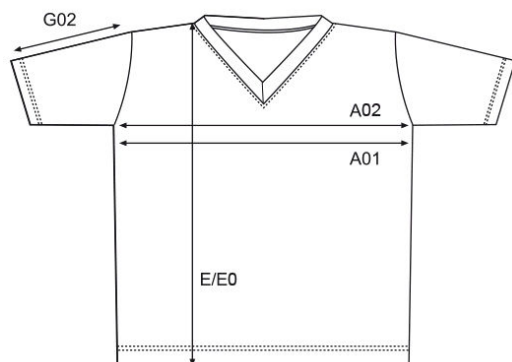

3082 / 3082F

Men's Slim Fit V-Neck-T

**measurement table (cm)**

	S	M	L	XL	XXL	XXXL	4XL	5XL
A02	46	49	52	55	58	61	68	78
E	67	70	73	76	79	82	85	88
G02	22,5	23,5	24,5	25,5	26,5	27,5	28,5	29,5

A02 1/2 CHEST

E BODY LENGTH

G02 SLEEVE LENGTH

**colours**

00/white

11-0601 TPX/TCX

9D/black

19-4205 TPX/TCX

**product description**

T-shirt, V-neck, soft-fitted, single jersey, 95% cotton, 5% elastane, 180 g/m<sup>2</sup>, S–5XL.

**material**

95 % cotton, 5 % elastane

**weight**180 g/m<sup>2</sup>**sizes**

S-5XL

**care instructions****packaging units**

Unit = 5 pieces.

Carton = 100 pieces.

Sizes and weights + /- 5%. Subject to amendment.