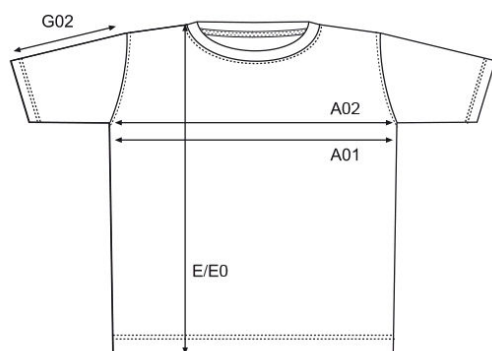

3005 / 3005F

Women's Premium-T

measurement table (cm)

	XS	S	M	L	XL	XXL	XXXL
A02	40	43	46	49	53	57	62
E	62	64	66	68	70	72	74
G02	15	16	17	18	20	22	23

A02 1/2 CHEST

E BODY LENGTH

G02 SLEEVE LENGTH

colours

54/navy

19-4025 TPX/TCX

WL/wild lime

13-0442 TPX/TCX

product description

T-shirt, soft-fitted, single jersey, 100 % cotton, 180 g/m², XS-XXXL.

material

100 % cotton

weight

180 g/m²

sizes

XS-XXXL

care instructions

packaging units

Unit = 10 pieces.

Carton = 100 pieces.