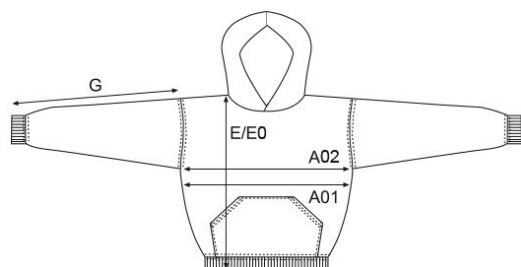

## Women's Hoody 80/20

**measurement table (cm)**

	XS	S	M	L	XL	XXL	XXXL
A02	45	47	49	52	55	59	64
E	61	63	65	67	70	73	75
G	65	65	65	66	66	66	66

A02 1/2 CHEST

E BODY LENGTH

G SLEEVE LENGTH

**colours**OF/off white  
11-0606 TPX/TCX9D/black  
19-4205 TPX/TCXWG/light grey  
18-4510 TCXPA/pansy  
19-3542 TPX/TCX46/turquoise  
18-4440 TPX/TCX**product description**

Sweatshirt, pouch pocket, double hood with lining, elastane sleeve cuffs and waistband, soft-fitted, molton brushed, 80 % cotton, 20 % polyester, 280 g/m<sup>2</sup>, XS-XXXL.

**material**

80 % cotton, 20 % polyester

**weight**280 g/m<sup>2</sup>**sizes**

XS-XXXL

**care instructions****packaging units**

Unit = 5 piece.

Carton = 20 pieces.

Sizes and weights + /- 5%. Subject to amendment.

CORPORATE FASHION SINCE 1989